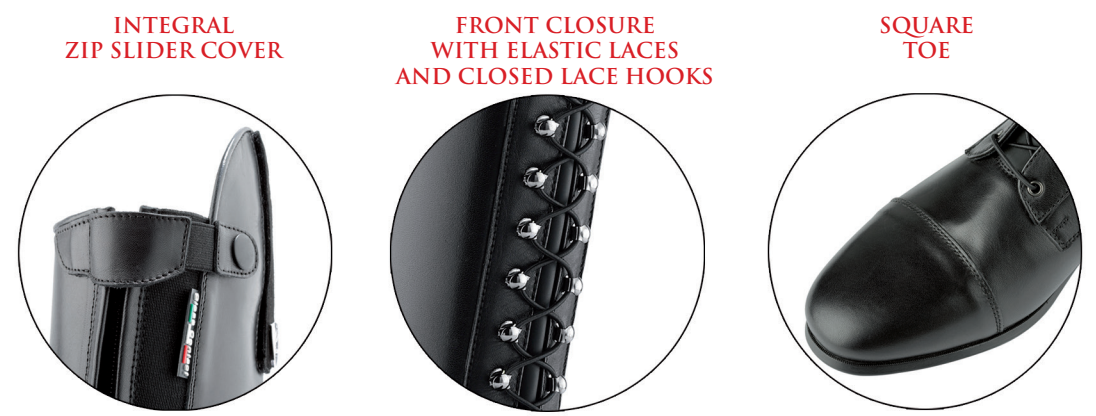

Akita Boots

- * FULL GRAIN CALF LEATHER
- * FRONT CLOSURE WITH ELASTIC LACES AND CLOSED LACE HOOKS
- * INTERNAL FLAP IN ELASTICIZED LYCRA FOR A GREATER FIT OF THE CALF AND CLOSED ON BOTH SIDES TO PROTECT FROM DUST, DIRT AND WATER
- * CUSTOMIZABLE DESIGN WITH INTERCHANGEABLE STRAPS
- * REAR ELASTIC BAND FOR A TAILOR-MADE FIT
- * ANATOMICAL, ANTIBACTERIAL, THICK AND REMOVABLE FUSSBETT
- * INTEGRAL ZIP SLIDER COVER
- * MICRO-PIERCED CALFSKIN LINING
- * EXCLUSIVE AIR BOOST VENTILATION SYSTEM
- * RUBBER SOLE WITH ANTISHOCK SYSTEM
- * BACK YKK ZIP
- * SQUARE TOE

The Jumping Revolution

AKITA BOOTS
 Colour: brown (04) - black (10)
 blue (09) upon request

TWO HEIGHTS AVAILABLE:

STANDARD (SH)
 3 calf sizes:
 XS/S - S/M - M/L
 Size: 37 to 42

HIGH (HH)
 3 calf sizes:
 XS/S - S/M - M/L
 Size: 37 to 42

AIR BOOST VENTILATION SYSTEM

INNOVATION IN THE JUMPING

CUSTOMIZABLE DESIGN WITH INTERCHANGEABLE STRAPS

SIZE CHART

SIZES TAKEN WITH NOT STRETCHED ELASTIC

STANDARD (HEEL NOT INCLUDED)

AKITA Standard	Size	37	38	39	40	41	42	
	Height	43	44	44,5	45	45,5	46	cm
	Calf							
0433299	XS/S	29	29,5	30	30,5	31	31,5	cm
0433399	S/M	32	32,5	33	33,5	34	34,5	cm
0433499	M/L	35	35,5	36	36,5	37	37,5	cm